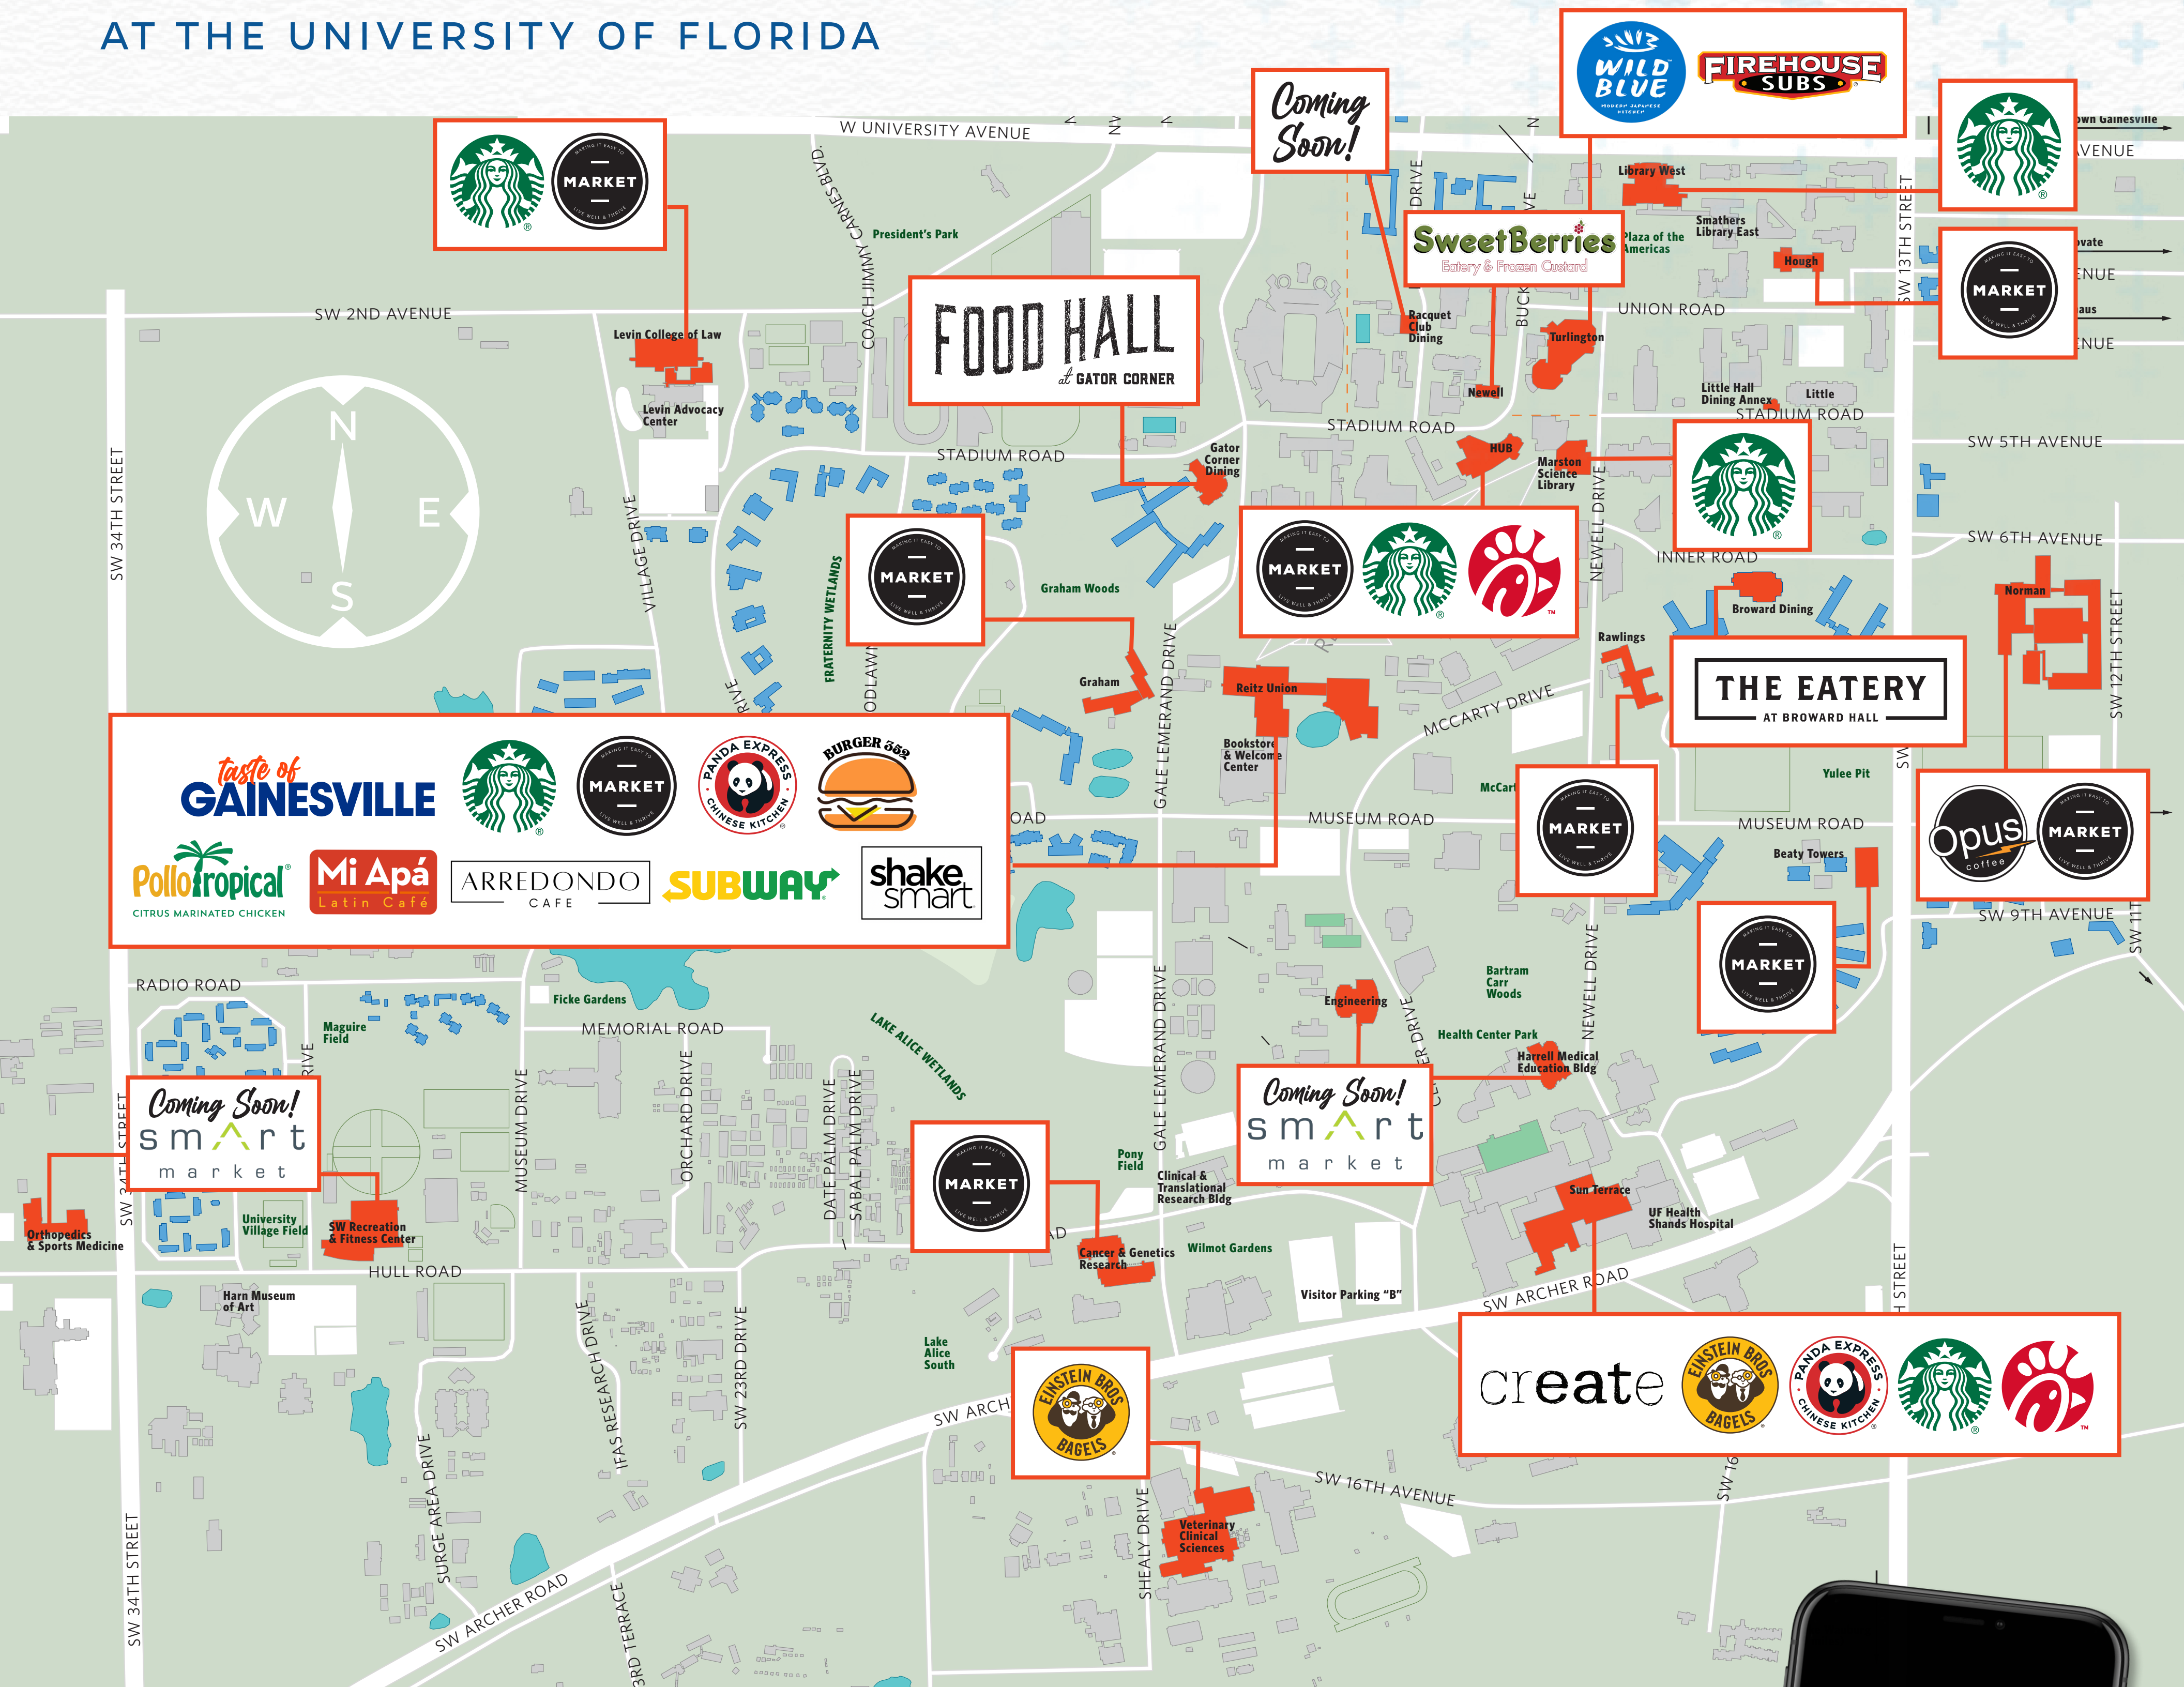

Florida Fresh

DINING

LOCATIONS

AT THE UNIVERSITY OF FLORIDA

Download
our App!

View menus, nutritional information, specials and events, hours of operation, Allergen ID cards, and more on your phone by downloading the Dine On Campus App on Google Play or the Apple App store.

FIND OUT MORE ABOUT FLORIDA FRESH DINING
AT THE UNIVERSITY OF FLORIDA!

WWW.DINEONCAMPUS.COM/UF